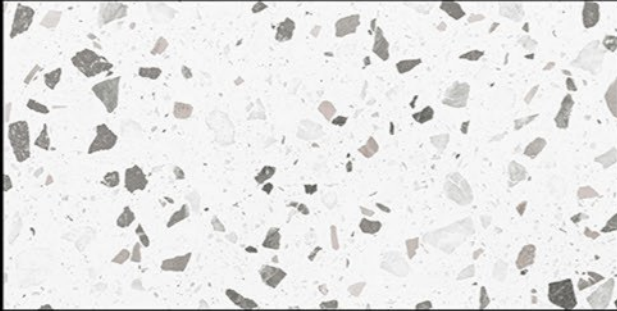

WATERPROOF
SURFACE

CHEMICAL
RESISTANCE

FROST
RESISTANCE

RESISTANCE
TO FIRE

Glossy Finish...!!

Wall Tiles 300X600 MM

1-7021_LT
2-7021_HL_1
3-7021_HL_2
4-7021_LT

1-7022_LT
2-7022_HL_1
3-7022_HL_2
4-7022_DK