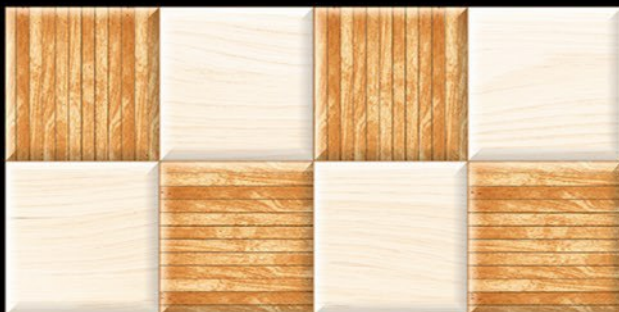

WATERPROOF
SURFACE

CHEMICAL
RESISTANCE

FROST
RESISTANCE

RESISTANCE
TO FIRE

Glossy Finish...!!

Wall Tiles 300X600 MM

1-7017_LT
2-7017_HL_1
3-7017_HL_2
4-7017_LT

1-7018_LT
2-7018_HL_1
3-7018_HL_2
4-7018_LT