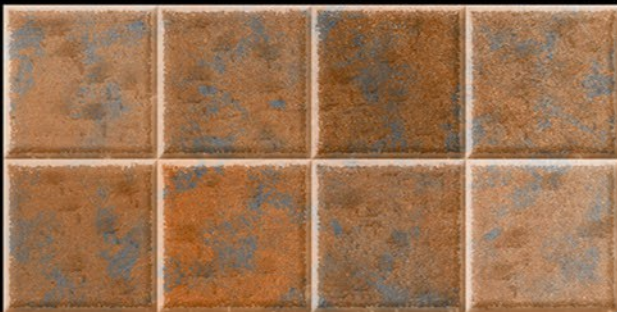

WATERPROOF
SURFACE

CHEMICAL
RESISTANCE

FROST
RESISTANCE

RESISTANCE
TO FIRE

Glossy Finish...!!

Wall Tiles 300X600 MM

1-7014_LT
2-7014_HL_1
3-7014_HL_2
4-7014_DK

1-7015_LT
2-7015_HL_1
3-7015_HL_2
4-7015_DK